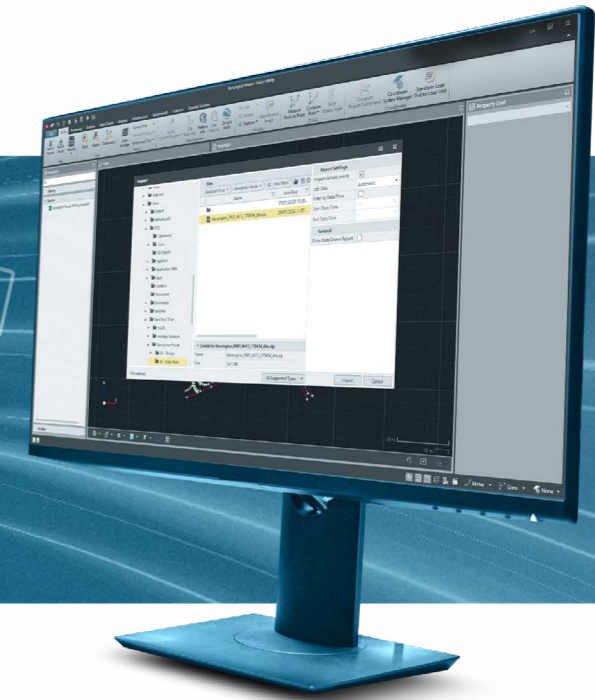

Save time, reduce errors

Access and transfer data with GeoCloud Drive using Leica Geosystems field software. Use the Desktop Synchronisation App to instantly access cloud data locally for use with office software like Leica Infinity. Verify data in the office while crews are still on site, ensuring confidence and peace of mind.

Field Software

Leica field software integration

GeoCloud Drive

Cloud-based data storage and transfer

Windows Office Software

Office software of your choice like Leica Infinity

Web App - Technical Facts			
Project Administration Features	Project Management	<ul style="list-style-type: none"> Create an unlimited number of new projects Edit the cover image of a project Upload a cover image for a project Rename a project Remove a project 	
	Project Membership Administration	<ul style="list-style-type: none"> Add and remove project members Leave a project (in case you are not the owner of a project) 	
File Manager Features	File Operations	<ul style="list-style-type: none"> Upload file Rename file Remove file Copy file 	
	Folder Operations	<ul style="list-style-type: none"> Create folder Upload folder Rename folder Remove folder 	
Supported Web Browsers	<ul style="list-style-type: none"> Microsoft Edge Google Chrome 		
Desktop Synchronisation App - Technical Facts			
Features	<ul style="list-style-type: none"> Cloud storage integration into the Windows file system Constant synchronisation of the folder structure with the cloud service Download files on-demand Use files directly with Windows office software like Leica Infinity 		
Installation Details	<ul style="list-style-type: none"> Manual installation via executable (installation per user) 		
System Requirements	Operating System	Windows 10 64-Bit (21H2) or Windows 11	
	Hardware Requirements	Minimum	Recommended
	CPU	2x 1.5 GHz	2x 1.5 GHz
	RAM	4GB	8GB
Disk Storage	500 MB + Storage for files	500 MB + Storage for files	